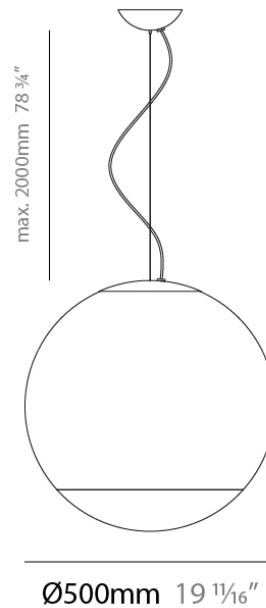

SMOKE SUSPENSION

D81612-SGY

PROJECT _____

TYPE _____

NOTES _____

QUANTITY _____

DATE _____

GENERAL

Series: Smoke

Brand: Panzeri

Division: Design

Mounting Type: Suspension

Mounting Location: Ceiling

Subcategory: Pendant

PHYSICAL

Shape: Sphere

Diameter (mm): 500

Diameter (in): 19 11/16"

Height (mm): 500

Height (in): 19 11/16"

Max. Overall Height (mm): 2500

Max. Overall Height (in): 98 7/16"

Light Distribution: Direct

Weight (kg): 7.00

Weight (lbs): 15.43

Diffuser: Smokey Gray Glass

Holder Finish: Titanium

Fixture Material: Glass / Aluminum

Cable Details: 2000mm Cable and Wire

ELECTRICAL

Number of Lamps: 1

Lamp Type: LED Retrofit

Lamp Shape: A21

Bulb Included: Bulb Not Included

Max. Wattage Per Lamp (W): 21

Lamp Base: E26

Input Voltage (V): 120

LED

OPTICAL

RATINGS AND CERTIFICATIONS

Certified By: CSA Certified to UL and CSA Standards

IP rating: IP20