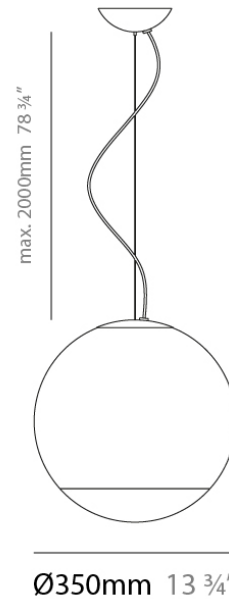

SMOKE SUSPENSION

D81611-WHI

GENERAL

Series: Smoke
Brand: Panzeri
Division: Design
Mounting Type: Suspension
Mounting Location: Ceiling
Subcategory: Pendant

PHYSICAL

Shape: Sphere
Diameter (mm): 350
Diameter (in): 13 3/4
Height (mm): 350
Height (in): 13 3/4
Max. Overall Height (mm): 2350
Max. Overall Height (in): 92 1/2
Light Distribution: Direct
Weight (kg): 2.93
Weight (lbs): 6.45
Diffuser: White Glass
Holder Finish: Titanium
Fixture Material: Glass / Aluminum
Cable Details: 2000mm Cable and Wire

ELECTRICAL

Number of Lamps: 1
Lamp Type: LED Retrofit
Lamp Shape: A21
Bulb Included: Bulb Not Included
Max. Wattage Per Lamp (W): 21
Lamp Base: E26
Input Voltage (V): 120

LED

OPTICAL

RATINGS AND CERTIFICATIONS

Certified By: CSA Certified to UL and CSA Standards
IP rating: IP20

PROJECT	_____
TYPE	_____
NOTES	_____
QUANTITY	_____
DATE	_____